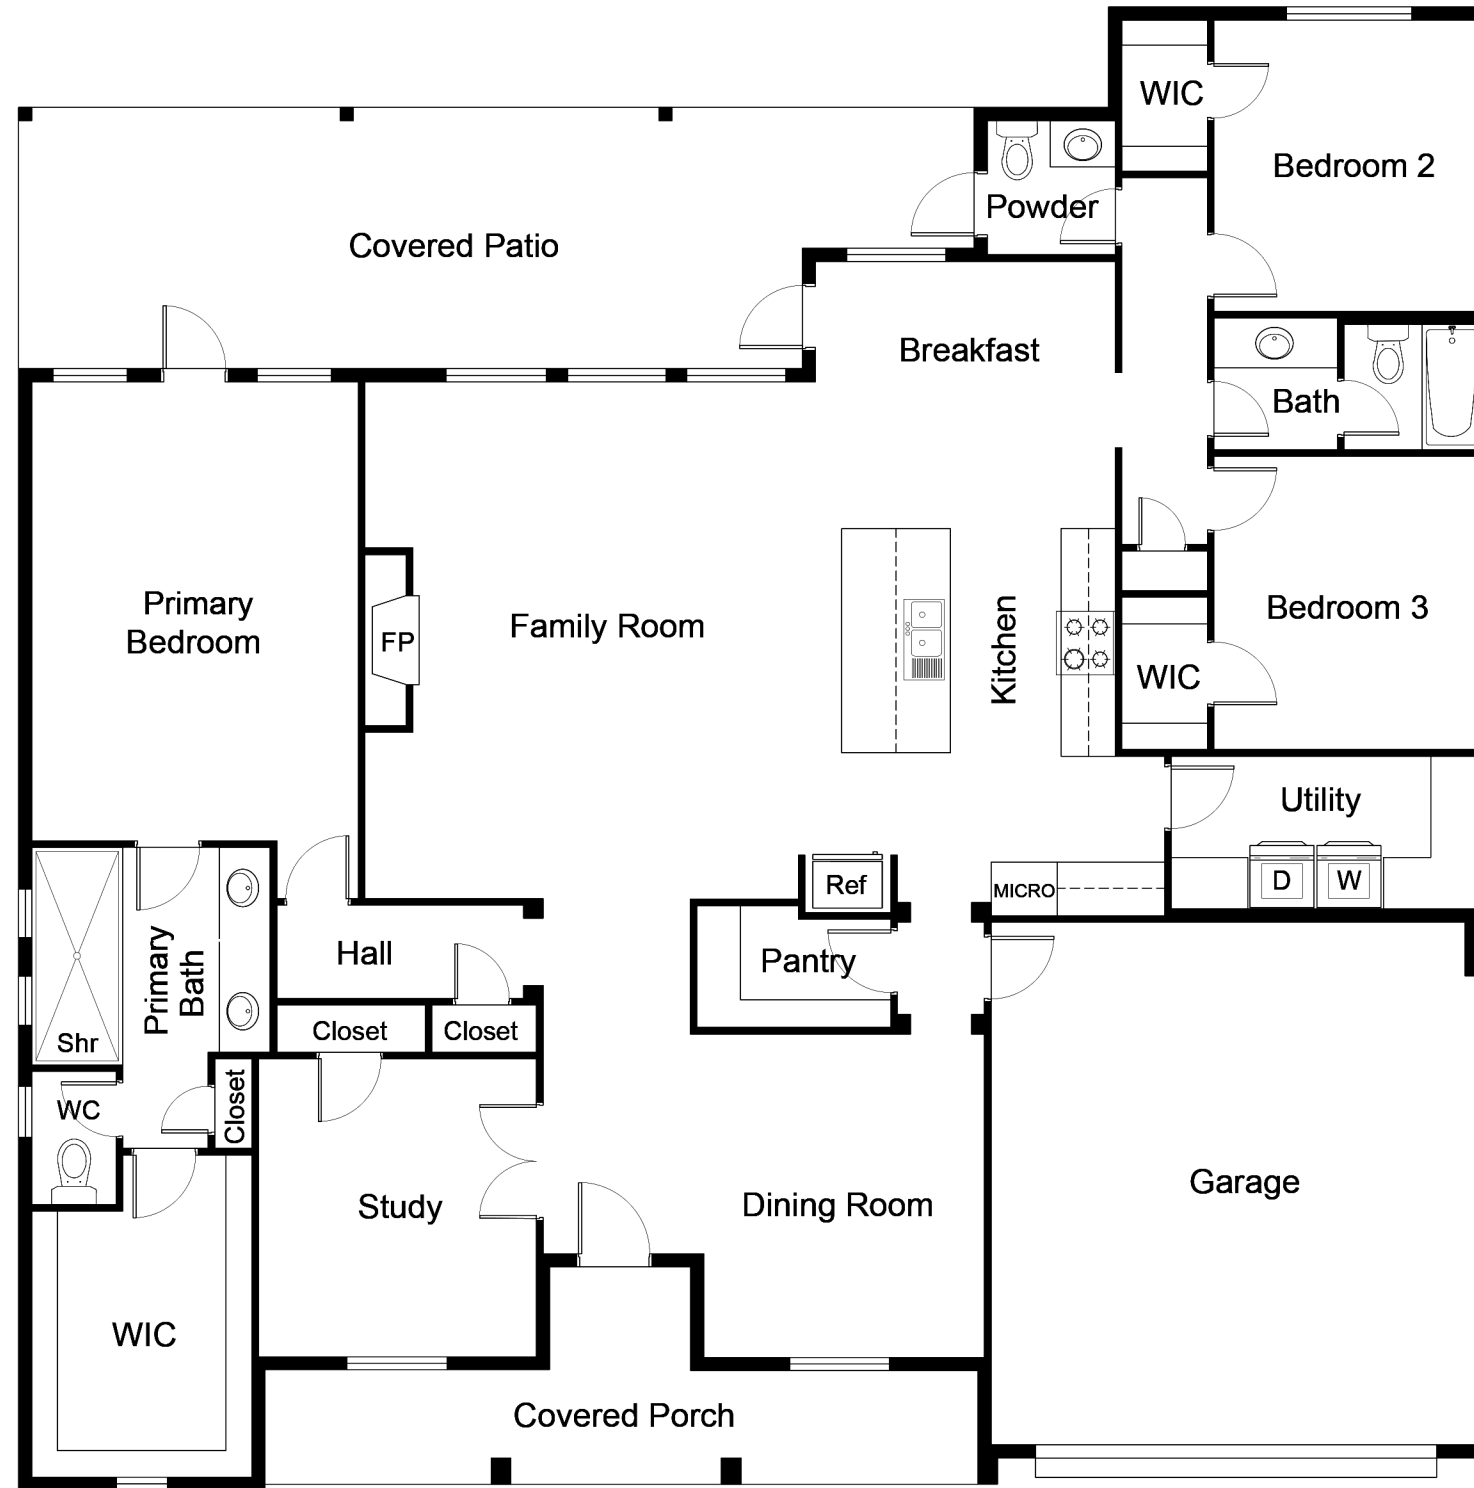

2,417 SF

Floor plan measurements and dimensions are approximate and for illustrative purposes only. Uptmore Homes gives no guarantee, warranty or representation as to the accuracy and layout. Plans, features, prices and availability are subject to change without notice. Copyright 2021. All rights reserved. Uptmore, LLC.

# THE PECAN