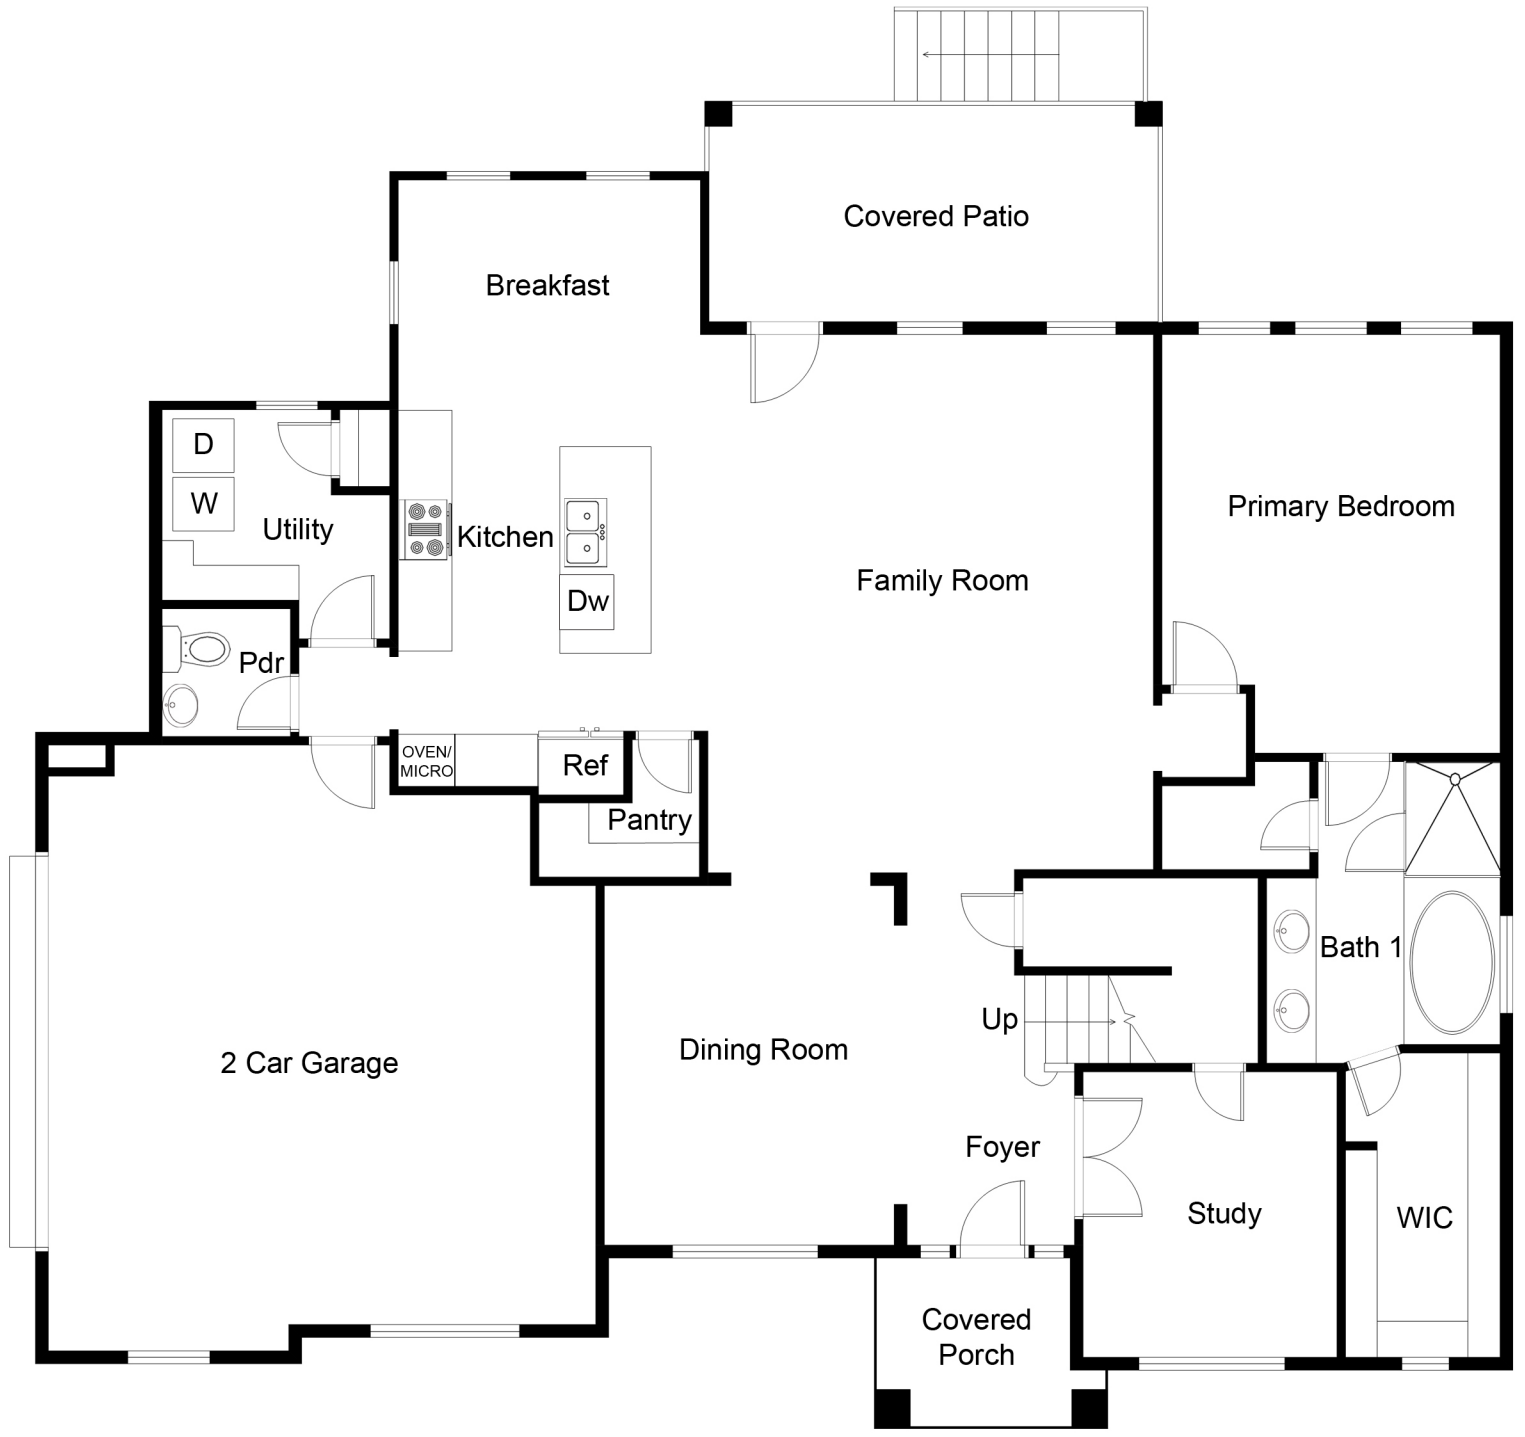

2,784 SF

UPPER LEVEL

MAIN LEVEL

Floor plan measurements and dimensions are approximate and for illustrative purposes only. Uptmore Homes gives no guarantee, warranty or representation as to the accuracy and layout. Plans, features, prices and availability are subject to change without notice. Copyright 2021. All rights reserved. Uptmore, LLC.

THE KINSLEY