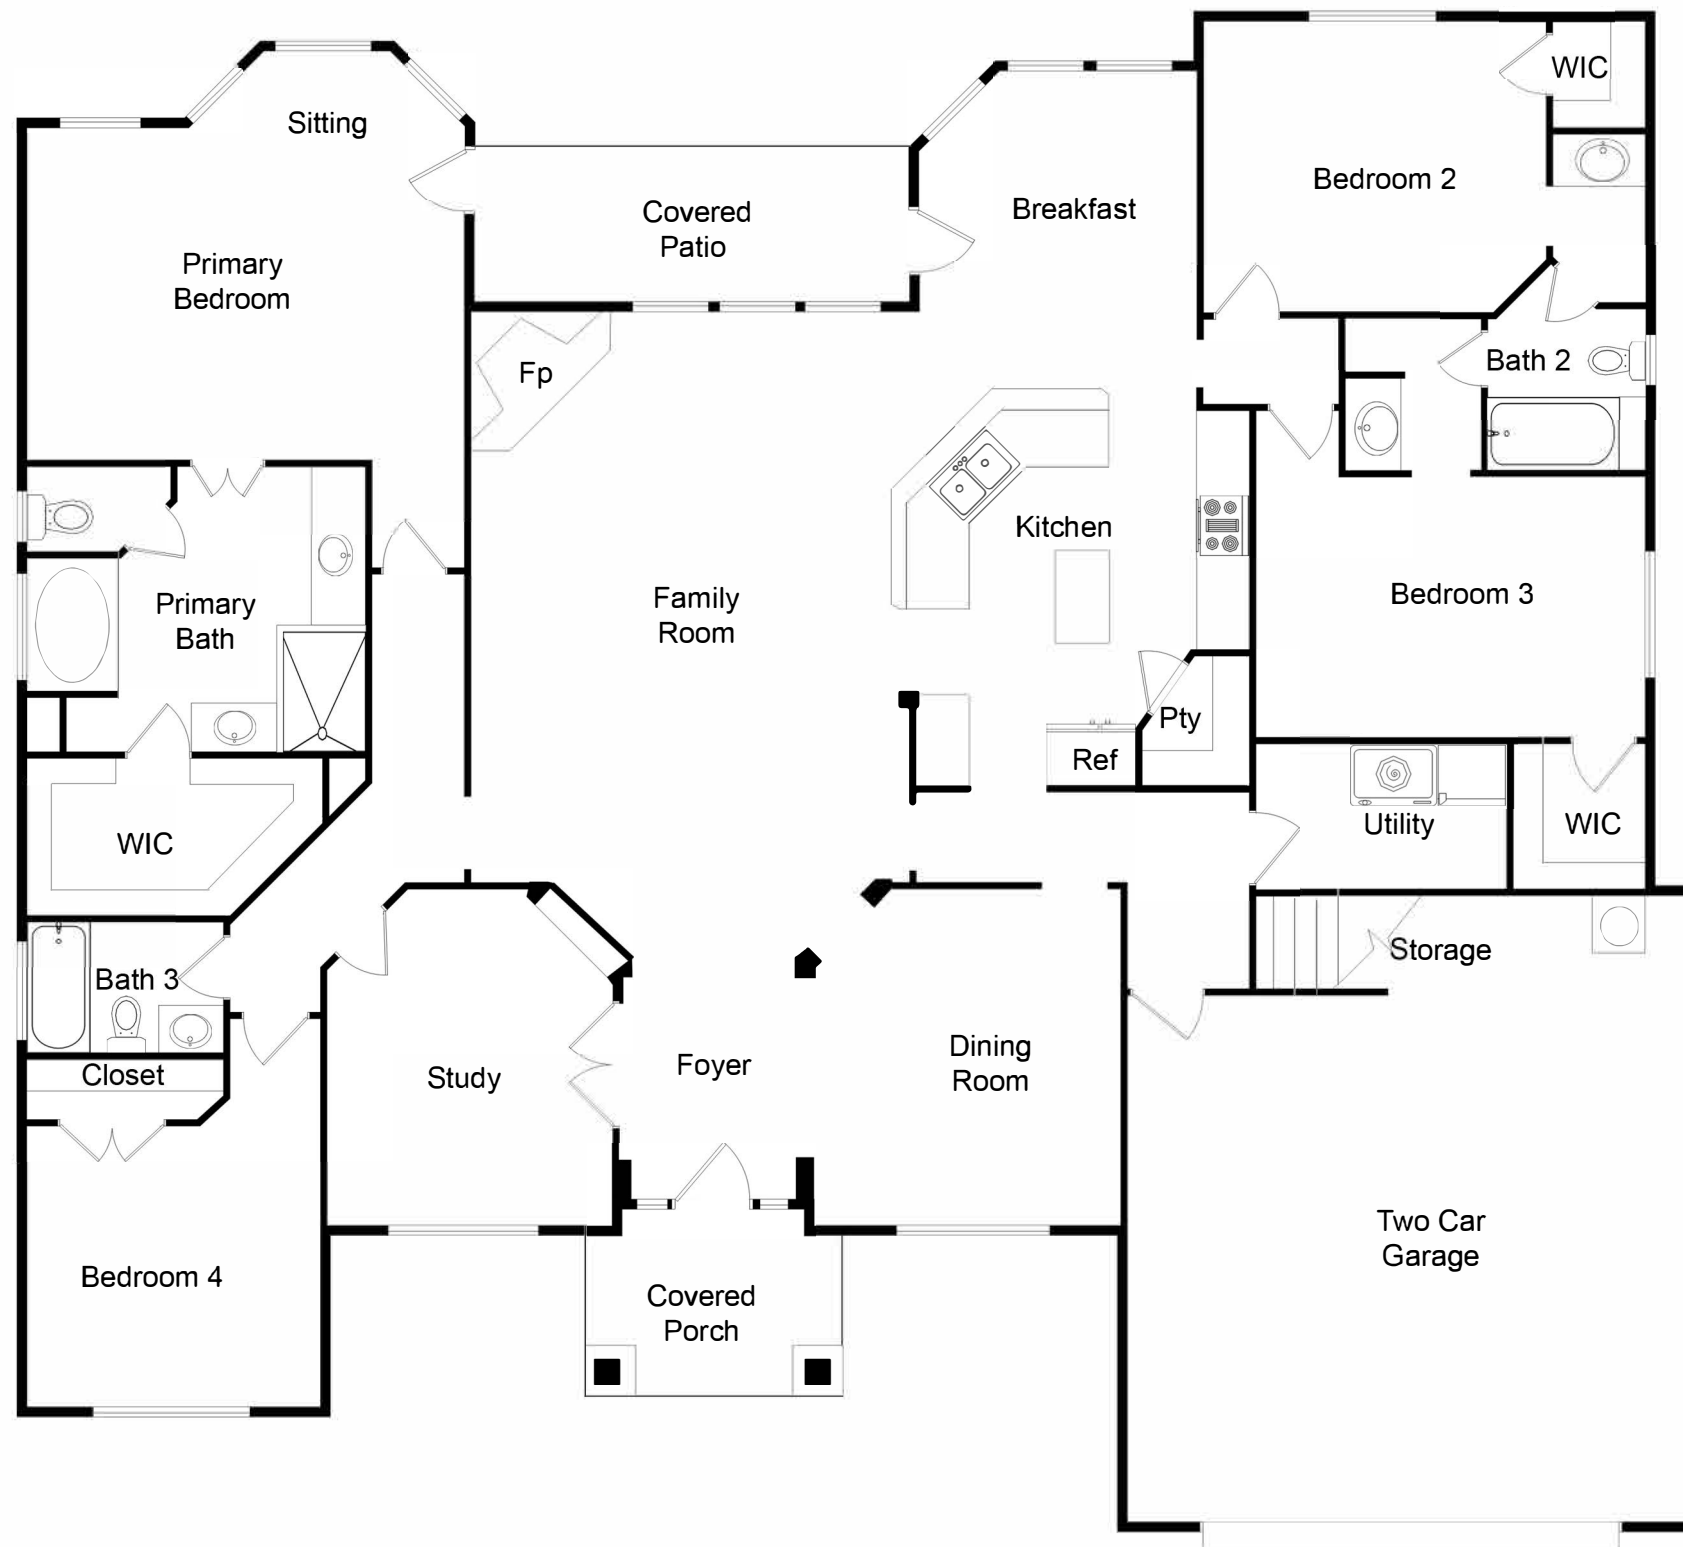

2,590 SF

Floor plan measurements and dimensions are approximate and for illustrative purposes only. Uptmore Homes gives no guarantee, warranty or representation as to the accuracy and layout. Plans, features, prices and availability are subject to change without notice. Copyright 2021. All rights reserved. Uptmore, LLC.

THE BLUEBONNET